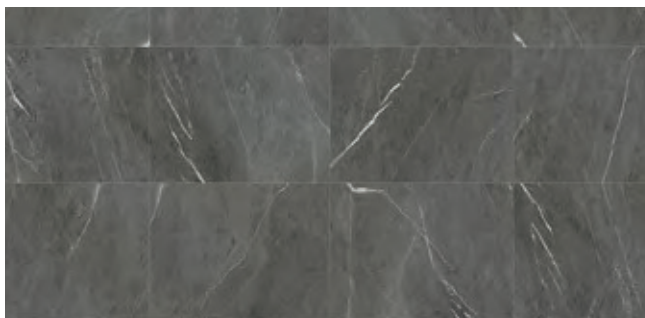

Terms and Conditions and fitting guides can be viewed at www.enviroclad.com

Calacatta

Grey Ardesia

Brown Marble

Grey Marble

Black Fuego

Panel Size 300mm x 600mm / 470mm x 940mm, Gloss Finishes

PVC CEILING PANELS