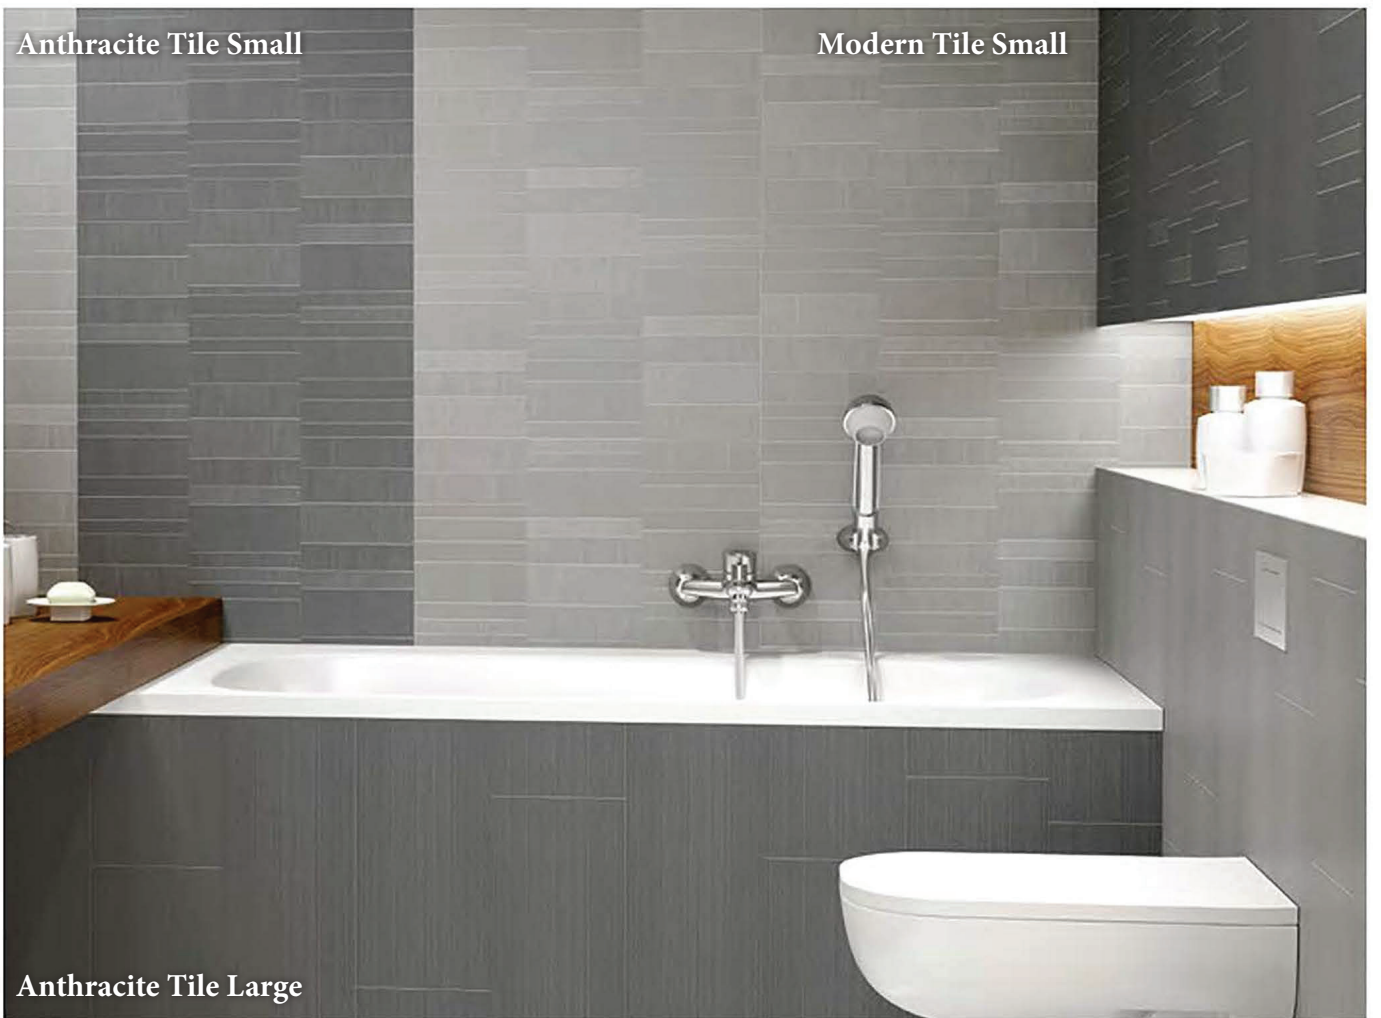

Anthracite Tile Small

Modern Tile Small